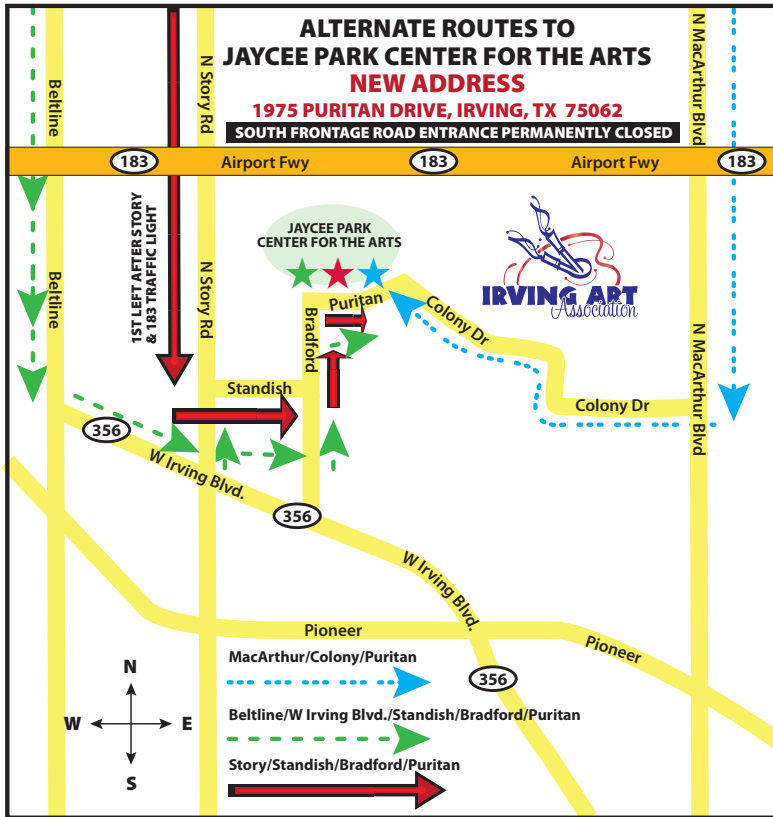

Alternate Routes to Jaycee Park Center for the Arts

REASSIGNED ADDRESS: 1975 PURITAN DRIVE, IRVING, TX 75062

The frontage road entrance to Jaycee Park Center for the Arts is **PERMANENTLY CLOSED** due to the expansion of the 183 Freeway. Here are alternate routes and a map to the center.
<http://www.avgraphics.net/DETOUR.htm>

Alternate Route Map for Jaycee Park Center for the Arts, Irving, TX

FROM FORT WORTH 183

Exit 183 to STORY ROAD - Turn Right onto STORY RD.
 Turn at FIRST LEFT on STANDISH
 Turn Left on BRADFORD
 Turn Right on PURITAN
 JAYCEE CENTER is on the Left.

FROM DALLAS 183

Exit 183 to STORY ROAD - Turn Left onto STORY ROAD (go under the Freeway)
 Turn at the FIRST LEFT on STANDISH.
 Turn Left on BRADFORD.
 Turn Right on PURITAN.
 JAYCEE CENTER is on PURITAN on the Left.

OR

Exit 183 at MACARTHUR BLVD.
 Turn Left onto MACARTHUR BLVD.
 Turn RIGHT onto COLONY DRIVE
 Follow COLONY to PURITAN.
 Turn Left at PURITAN.
 JAYCEE CENTER is on the Right.

FROM COPPELL/NORTH IRVING - BELTLINE ROAD